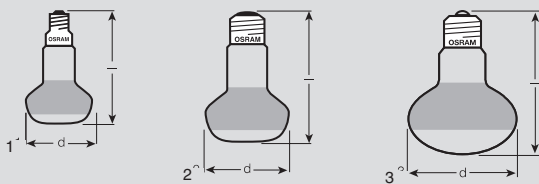

CONCENTRA® SPOT COLOR CONCENTRA® SPOT NATURA